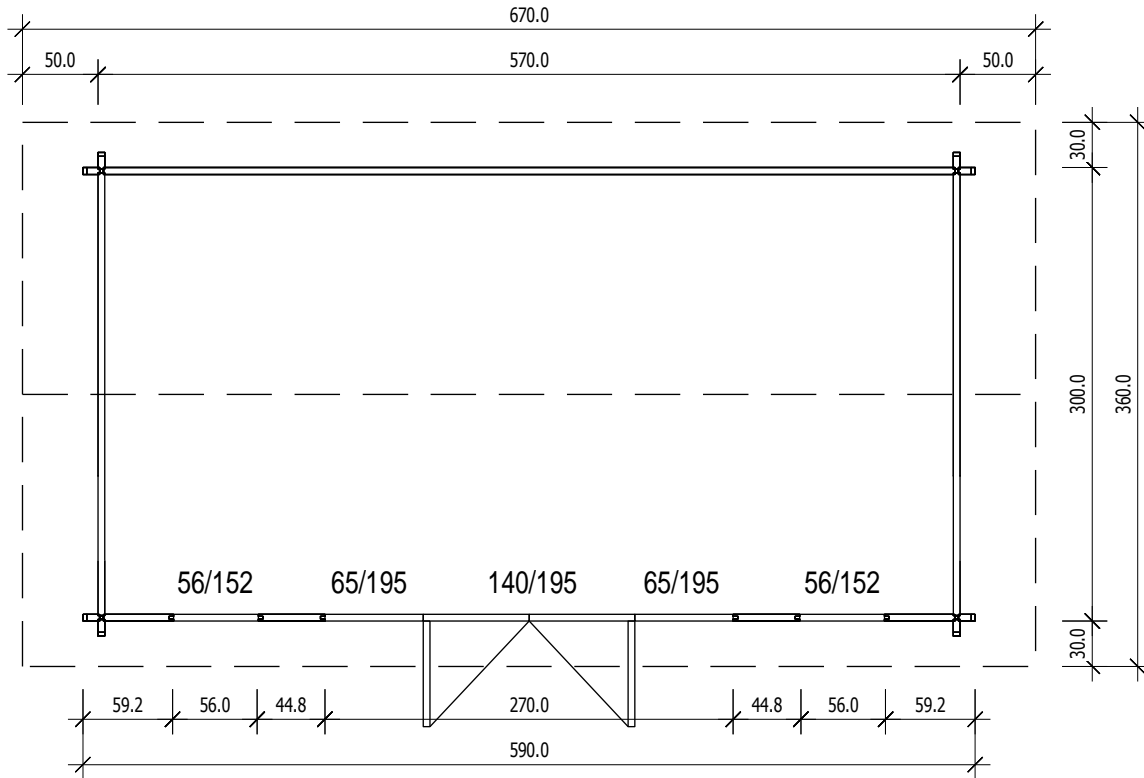

Plan

4,5

Section

Clockhouse Plan - 3.00m x 5.70m