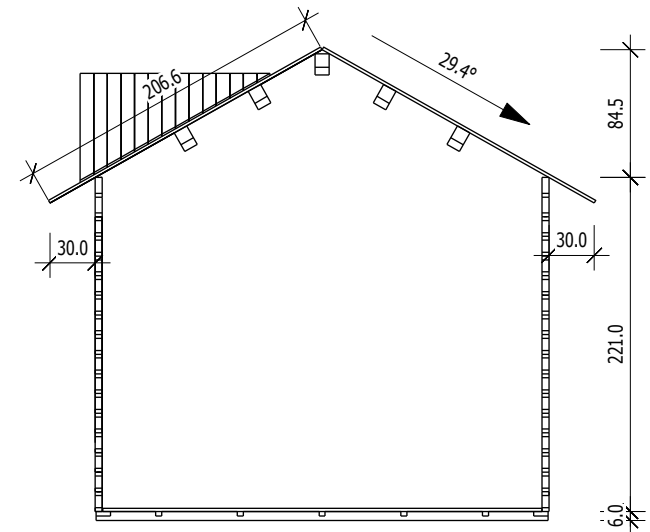

Plan

4,5

Section

Clockhouse Plan - 3.00m x 5.70m