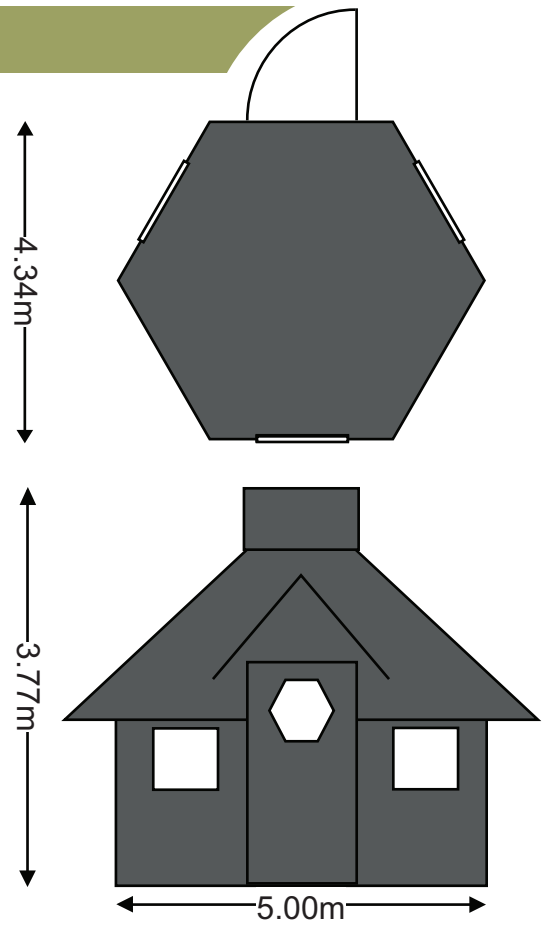

Finman BBQ Hut 3m, 7m²

Cabin Dimensions (m)				Wall Thickness	Doors	Windows	Overhang
Diameter	Depth	Eaves	Ridge				
3.00	2.65	1.20	2.80	45m	1 x 70/158	3 x 90/53	20cm
3.50	3.03		3.19				

*"Looking forward to some great parties.
Thanks for your service!!
Went together great and looks even better."
Gary*

Finman BBQ Hut 3.5m, 9m²

Finman BBQ Hut 4m, 11m²

3.47m

3.27m

Cabin Dimensions (m)				Wall Thickness	Doors	Windows	Overhang
Diameter	Depth	Eaves	Ridge				
4.00	3.47	1.20	3.27	45m	1 x 70/158	3 x 90/53	20cm
5.00	4.34		3.77		1 x 90/158		
6.00	5.20		4.29				

Extractor Fan

Double doors

Additional extensions

Large BBQ Table & Central table

Porch

Cushion Set & Lights

Finman BBQ Hut 5m, 17m²

Finman BBQ Hut 6m, 26m²