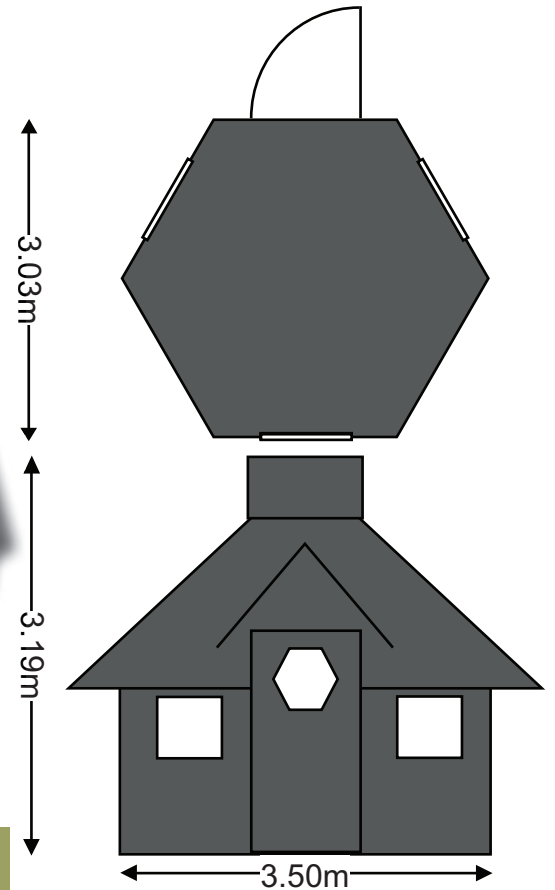

03 People staying for the weekend? Not enough space? The Finman range can add up to 10 extra sleeping spaces or 2 double beds, and that's before you add any extensions onto the Finman!

04 Each product in the Finman range can be extended to give additional space via another separate room. If you are planning on sleeping in your Finman, these are a worthwhile addition! Fit the extensions out as a sauna, entrance porch, shower room or bedroom.

Finman BBQ Hut 3m, 7m²

Cabin Dimensions (m)				Wall Thickness	Doors	Windows	Overhang
Diameter	Depth	Eaves	Ridge				
3.00	2.65	1.20	2.80	45m	1 x 70/158	3 x 90/53	20cm
3.50	3.03		3.19				

*"Looking forward to some great parties.
Thanks for your service!!
Went together great and looks even better."
Gary*

Finman BBQ Hut 3.5m, 9m²

Finman BBQ Hut 4m, 11m²

3.47m

3.27m

Cabin Dimensions (m)				Wall Thickness	Doors	Windows	Overhang
Diameter	Depth	Eaves	Ridge				
4.00	3.47	1.20	3.27	45m	1 x 70/158	3 x 90/53	20cm
5.00	4.34		3.77		1 x 90/158		
6.00	5.20		4.29				