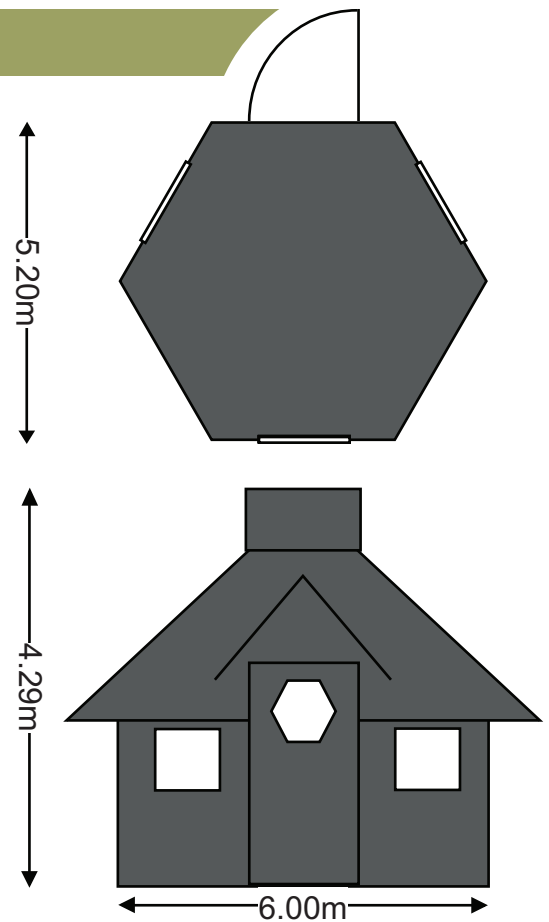

Finman BBQ Hut 5m, 17m²

Finman BBQ Hut 6m, 26m²

"We bought the 17m² BBQ Hut and we love it! Enough room to all sit around comfy and not be too near the fire. Roll on winter BBQ'S!"
Rachel