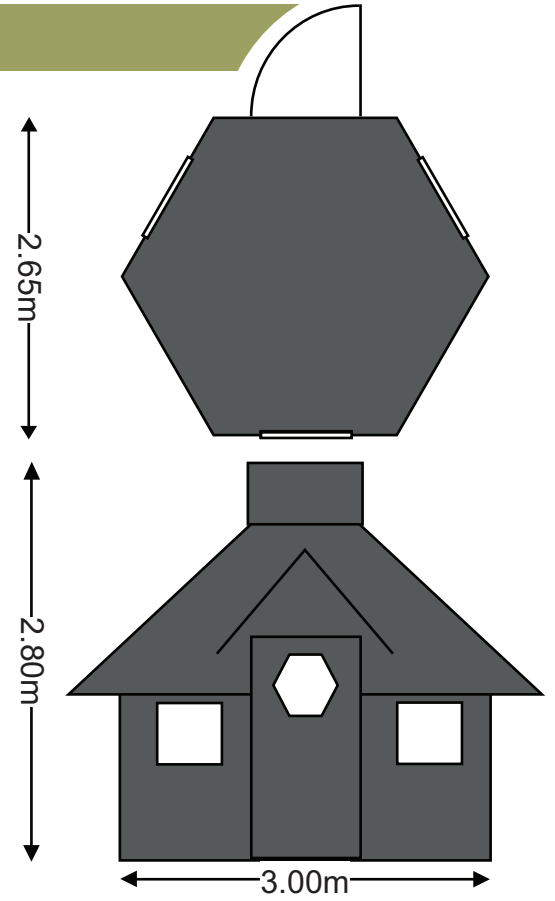

03 People staying for the weekend? Not enough space? The Finman range can add up to 10 extra sleeping spaces or 2 double beds, and that's before you add any extensions onto the Finman!

04 Each product in the Finman range can be extended to give additional space via another separate room. If you are planning on sleeping in your Finman, these are a worthwhile addition! Fit the extensions out as a sauna, entrance porch, shower room or bedroom.

Finman BBQ Hut 3m, 7m²

Cabin Dimensions (m)				Wall Thickness	Doors	Windows	Overhang
Diameter	Depth	Eaves	Ridge				
3.00	2.65	1.20	2.80	45m	1 x 70/158	3 x 90/53	20cm
3.50	3.03		3.19				

*"Looking forward to some great parties.
Thanks for your service!!
Went together great and looks even better."
Gary*

Finman BBQ Hut 3.5m, 9m²

Finman BBQ Hut 4m, 11m²

3.47m

3.27m

Cabin Dimensions (m)				Wall Thickness	Doors	Windows	Overhang
Diameter	Depth	Eaves	Ridge				
4.00	3.47	1.20	3.27	45m	1 x 70/158	3 x 90/53	20cm
5.00	4.34		3.77		1 x 90/158		
6.00	5.20		4.29				